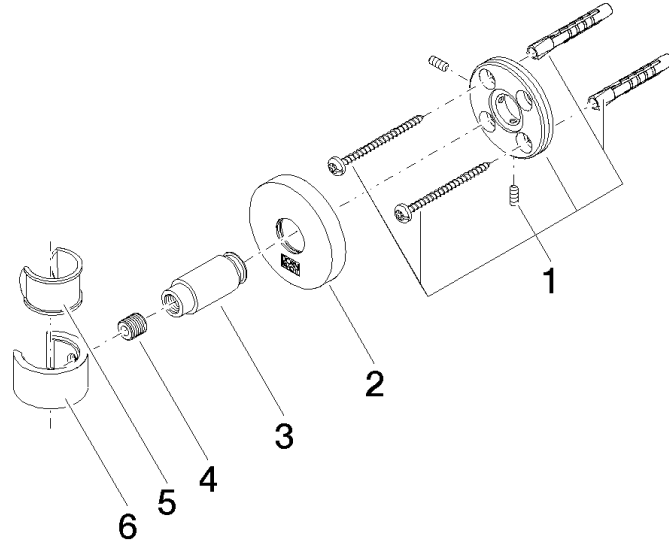

EDITION PRO Wall bracket - Chrome

28 050 626

- rosette Ø 55 mm

	Chrome	28 050 626-00
	Matte Black	28 050 626-33
	Brushed Chrome	28 050 626-93

EDITION PRO Wall bracket - Chrome

28 050 626

mm [inches]

EDITION PRO Wall bracket - Chrome

28 050 626

Parts for other finishes can be found here: [Matte Black](#)

Spare parts list

No.	Item Number	Name	Quantity used	Delivery time
1	05 17 62 500 00 90	fixing set	1	2
2	90 27 62 502 00-00	rosette	1	-
Spare part can no longer be ordered, please order the replacement item				
3	08 17 62 550-00	holder	1	10
4	08 18 50 585 90	screw	1	2
5	90 18 40 035 00 90	sleeve	1	2
6	09 17 20 014-00	holder	1	10