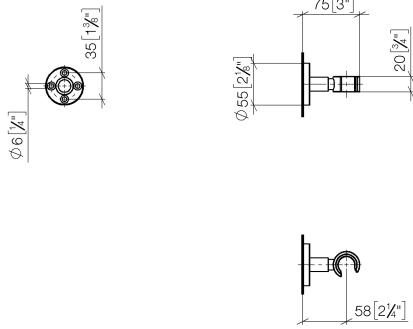

EDITION PRO Wall bracket - Chrome

28 050 626

- rosette Ø 55 mm

	Chrome	28 050 626-00
	Matte Black	28 050 626-33
	Brushed Chrome	28 050 626-93

EDITION PRO Wall bracket - Chrome

28 050 626

mm [inches]

EDITION PRO Wall bracket - Chrome

28 050 626

Parts for other finishes can be found here: [Matte Black](#)

Spare parts list

No.	Item Number	Name	Quantity used	Delivery time
1	05 17 62 500 00 90	fixing set	1	2
2	90 27 62 502 00-00	rosette	1	-
Spare part can no longer be ordered, please order the replacement item				
3	08 17 62 550-00	holder	1	10
4	08 18 50 585 90	screw	1	2
5	90 18 40 035 00 90	sleeve	1	2
6	09 17 20 014-00	holder	1	10